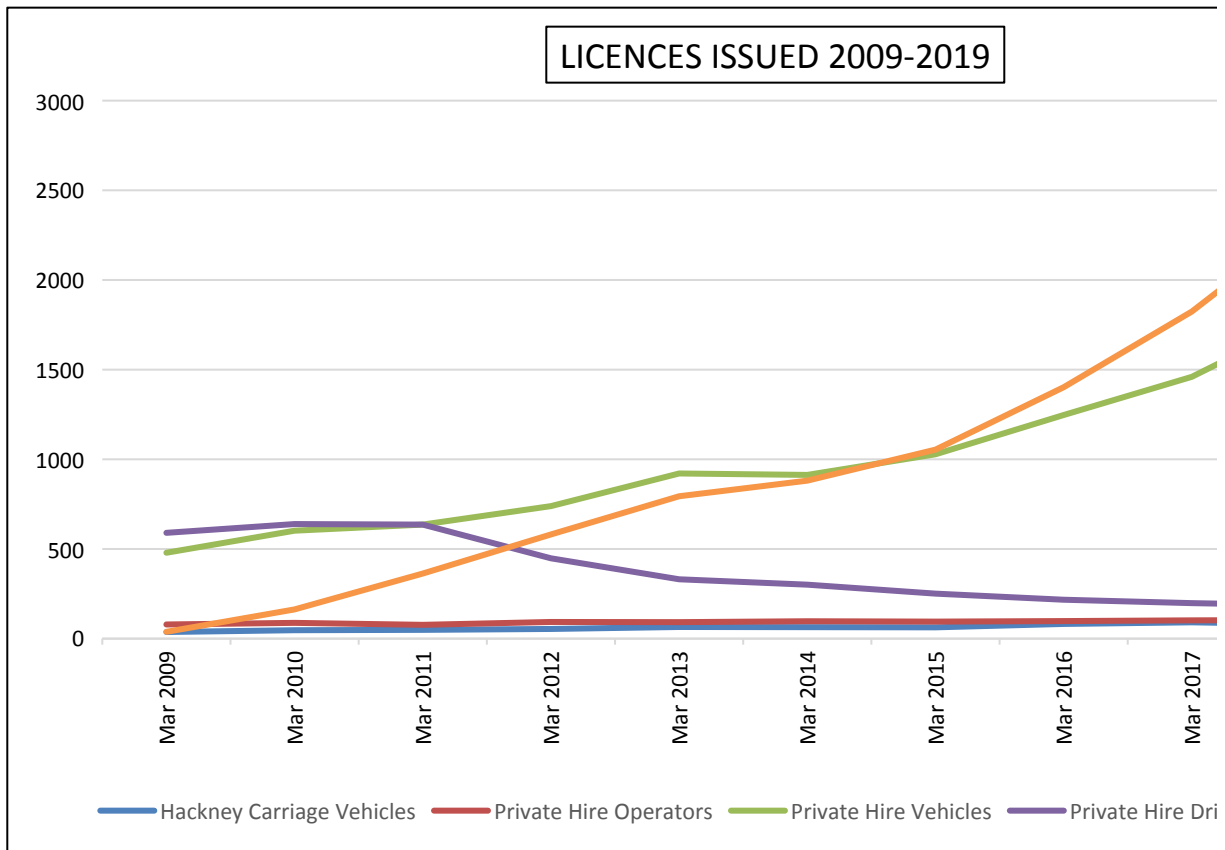

Date	Hackney Carriage Vehicles	Private Hire Operators	Private Hire Vehicles
Mar 2009	37	79	479
Mar 2010	47	88	602
Mar 2011	49	77	636
Mar 2012	54	93	739
Mar 2013	65	92	921
Mar 2014	64	97	913
Mar 2015	63	95	1028
Mar 2016	82	98	1247
Mar 2017	91	102	1460
Mar 2018	79	104	1817
Mar 2019	87	114	2467

Private Hire Drivers

Joint Drivers

590	38
639	163
636	363
448	581
331	794
301	881
251	1054
217	1402
198	1824
185	2377
141	2683