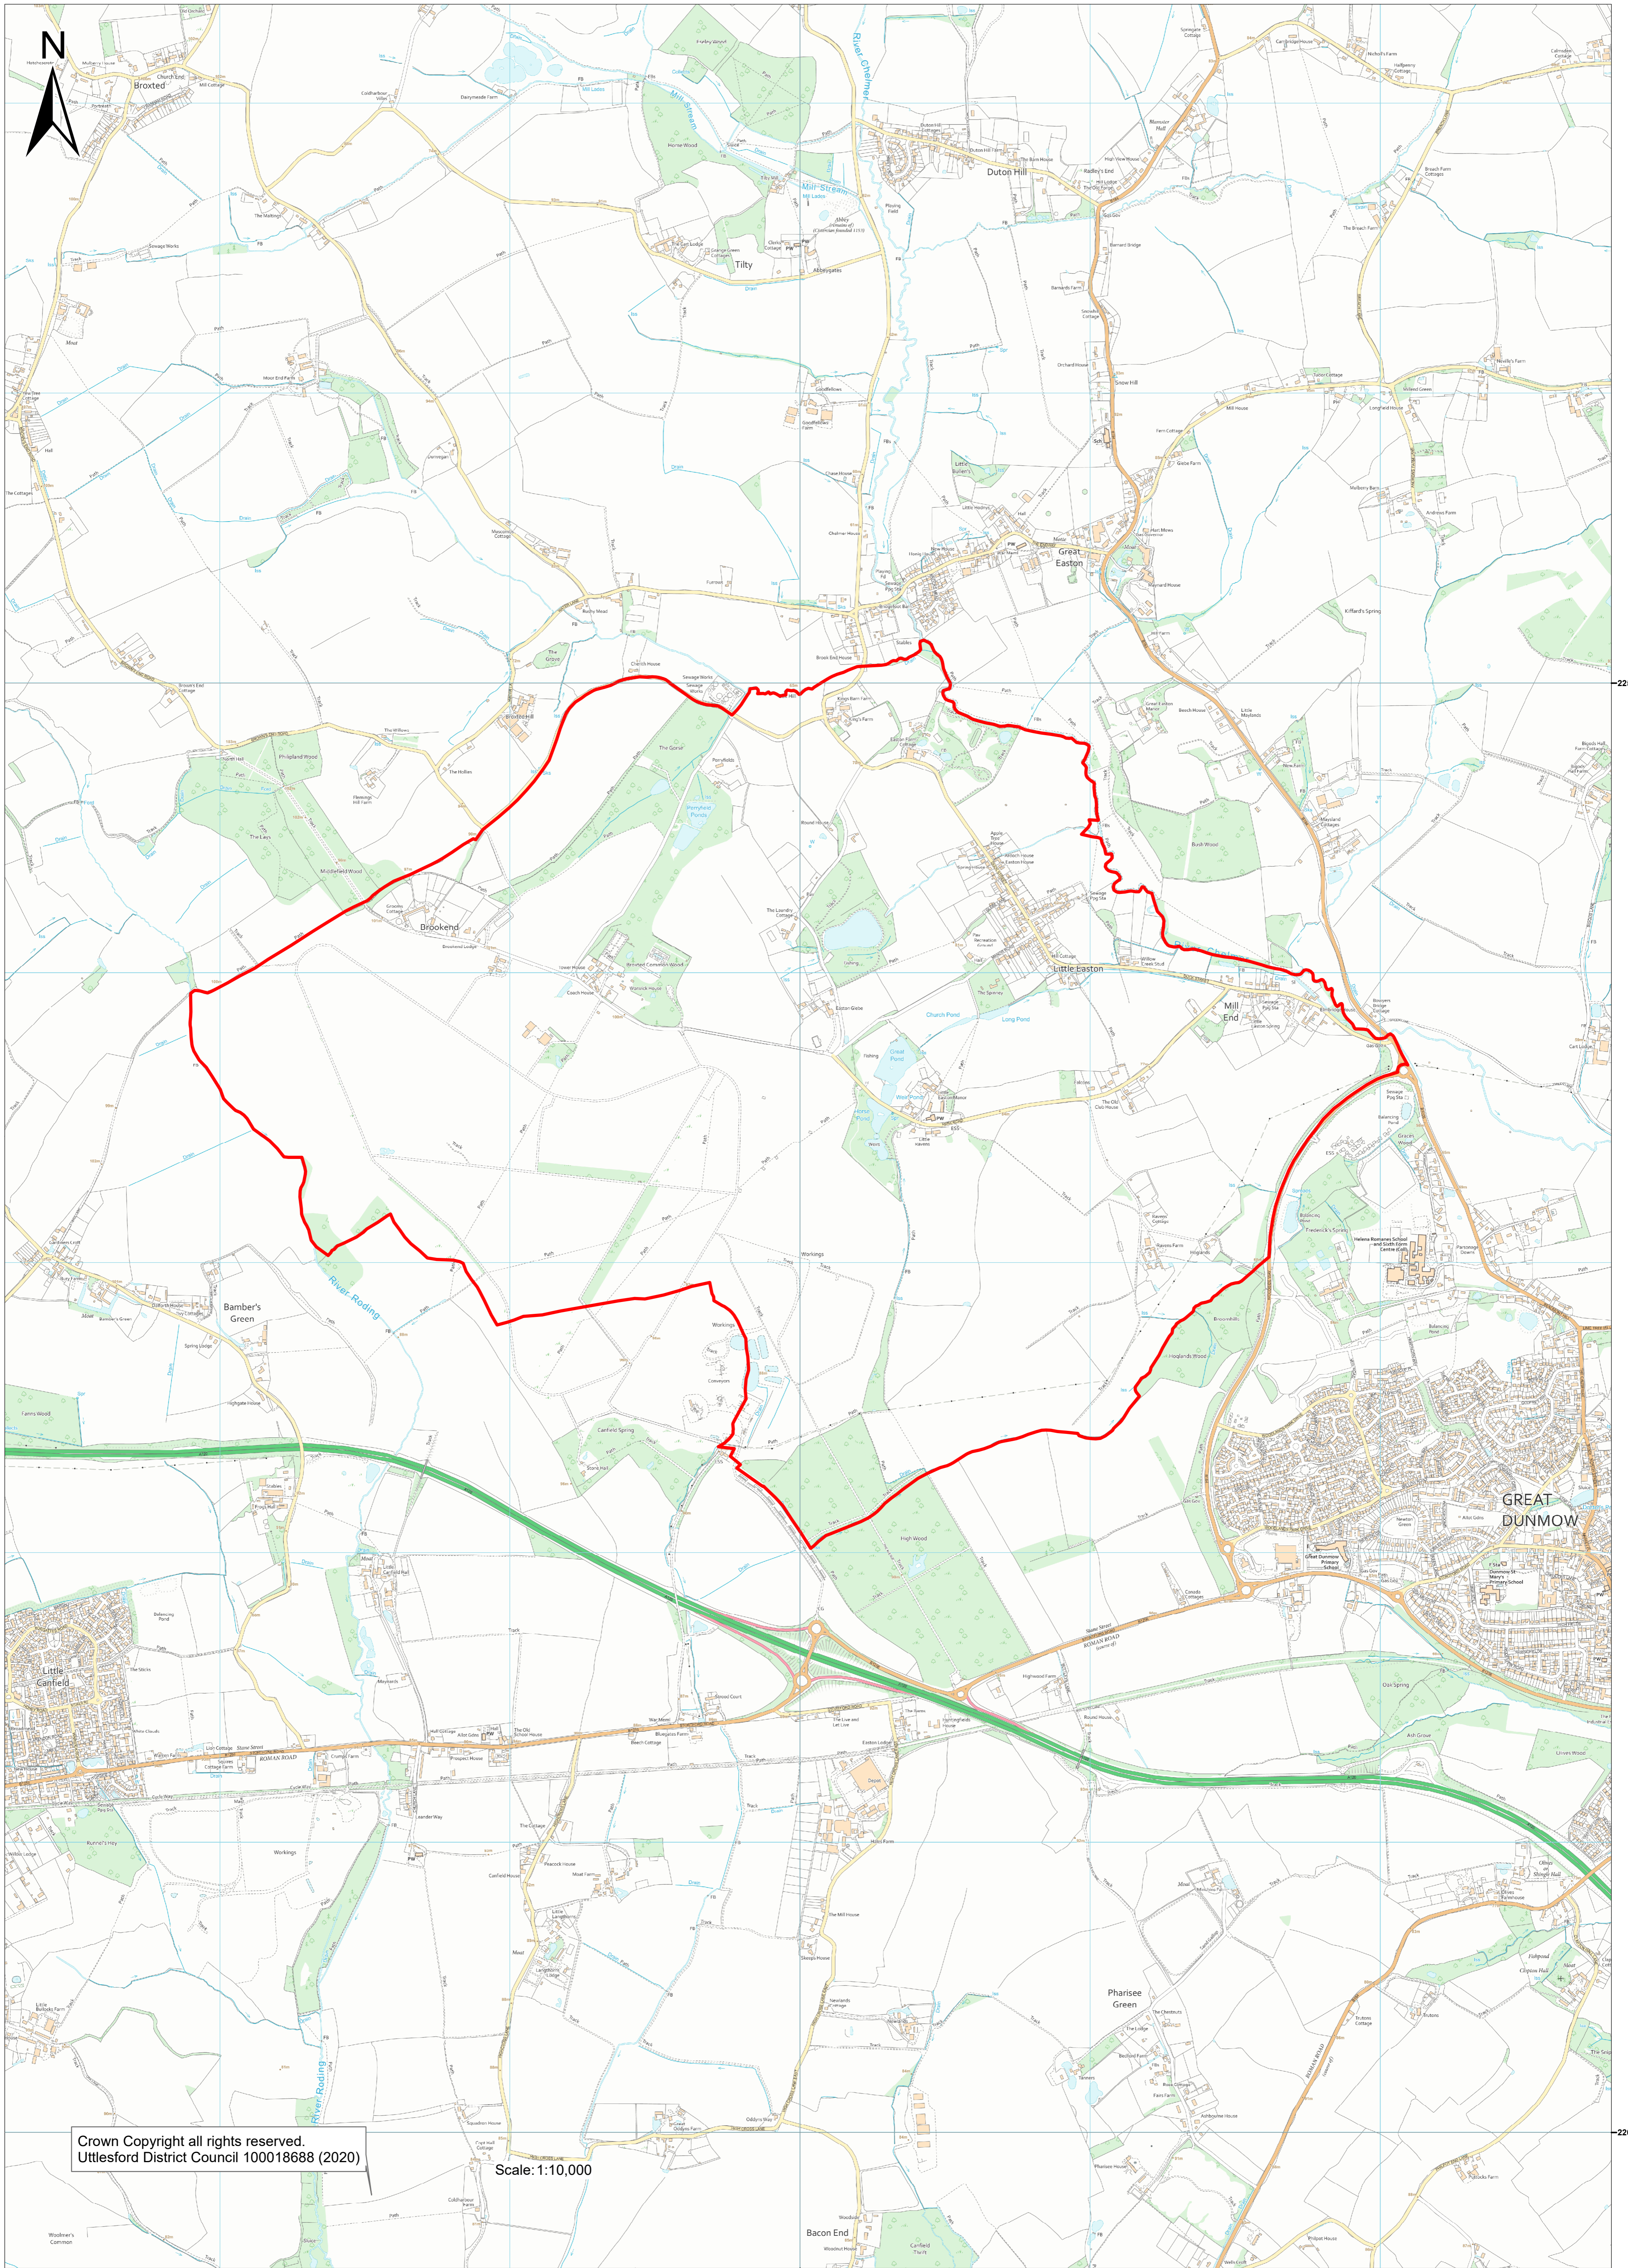

Little Easton Neighbourhood Plan Area

Crown Copyright all rights reserved.
Uttlesford District Council 100018688 (2020)

Scale: 1:10,000