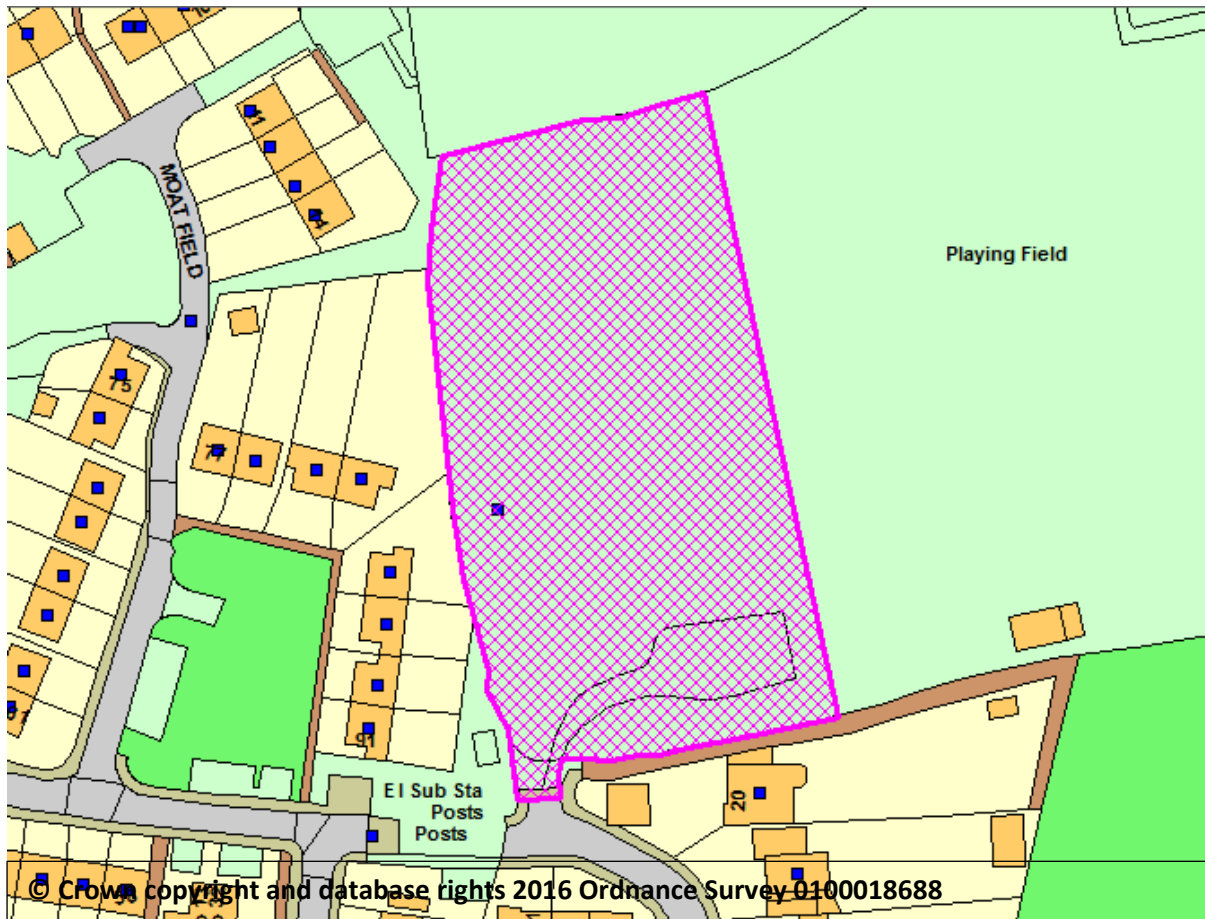

Address: Land to the North of Cox Ley, Hatfield Heath,
Bishops Stortford, Hertfordshire.
(Postcode for approx. location CM22 7ER)

Organisation: Uttlesford District Council

Department: Planning

Date: 17 FEBRUARY 2021